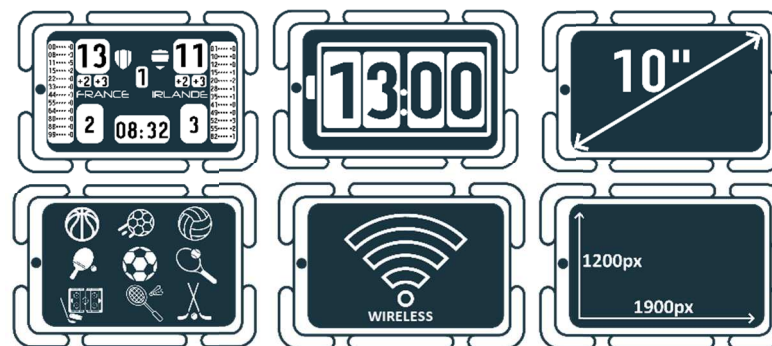

MULTISPORT SPORTAB

BASKETBALL - HANDBALL - VOLLEYBALL - TENNIS - TENNIS DE TABLE
- BADMINTON - FUTSAL - RINK HOCKEY - HOCKEY...

Operation

Composition

- 1 Sportab Touchscreen
- 1 wireless SL Sport box
- 1 carrying case to store the Touchscreen and the SL Sport Box
- 1 charger for the Sportab
- Hand and neck straps + holding bracket
- 1 charger for the SL Sport box to the mains
- Operating and installation instructions

Description

- Use :** Indoor
- Transmission :** Radio or wired (with optional cable kit)
- Touchscreen size :** 10,1" (255 mm)
- Touchscreen resolution :** 1900x1200 pixels
- Number of colours :** 16 Millions
- Connection :** USB, Wifi, BlueTooth, ANT+
- Dimensions (L x w x h) :** 245.2 x 149.4 x 7.5 mm
- Protection :** Non-Slip Silicone cover at the back + 3-layer screen protector
- Accessories :** Hand and neck straps + holding bracket
- Weight :** 0,6 kg
- Autonomy :** up to 13 hours (depending on the brightness level)
- Power supply :** rechargeable integrated Lithium battery

Strong, robust, and user-friendly, the SPORTAB touchscreen control console is an alternative to the existing STRAMATEL control console. The SPORTAB operates remotely any STRAMATEL scoreboards from the 2017 generation of scoreboards. The wireless transmission is secured and can be completed with a wired transmission (optional cable kit).

Accurate 10th/second Timing in accordance with International sport federation requirements (including FIBA).

Automatic connection between the Touchscreen and the scoreboard.

Touch Scrolling Menu with access to different sport disciplines: