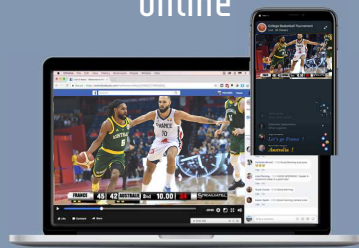

## SL Live Stream

Broadcast live game video on Social Networks with Automatic Live Scoring Integration

Film the game as usual

Share like a Pro with the score on it

Easy login to Facebook Live

With the SL Live Stream APP  GET IT ON Google Play

Or use other RTMP servers

You have a Stramatel scoreboard ?

Get a SL Stream Box

Film with the APP

Let the fans watch it online