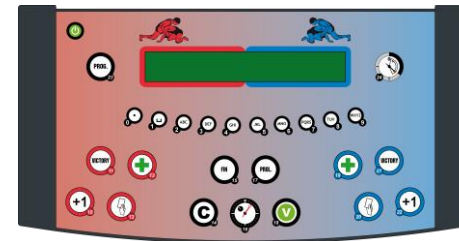

Multilingual Programme

Options

- **Repeater :** Extendable with a slave-repeater CBF