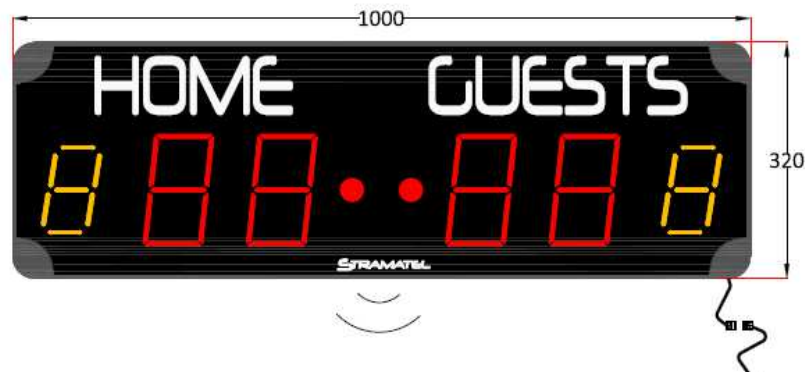

SQUASH & BADMINTON scoreboard

Readability 60 m

452 RB 600 Squash and Badminton

(non contractual picture)