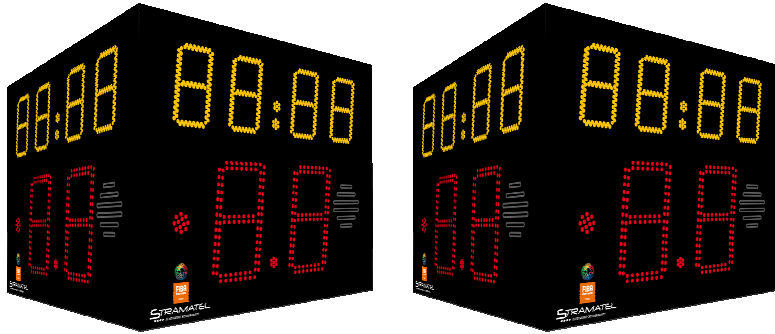

MULTISPORT SHOT-CLOCKS Readability 130 m
BASKET BALL

4-SIDED SC24 TIMER SUPER PRO

(non contractual pictures)

EUROLEAGUE
BASKETBALL

Composition

- 2x 4-sided display units
- 1 control console
- 1 carrying case for control console
- 2 mains cable
- 2x junction boxes and transmission cables
- Operating and installation instructions

Description (per display unit)

- Use:** Indoor
- Transmission:** Cable. Works only with STRAMATEL Multisport scoreboard
- Readability:** 130m, angle >160°
- Dimensions:** 640 x 770 x 770mm
- Weight:** 25 kg
- Power supply:** 230V / 50-60Hz
- Power consumed:** 143 VA
- Protection:** Unbreakable matt polycarbonate front face (DIN 18032-3)
- Integrated Horns:** 2 horns, 116dB at 1m
- Mains cable (supplied):** 1x25 m – Type: 230V, 3G, 0.75 mm²
- Cable controlled:** Junction Box + 25 m transmission cable (scoreboard/junction box) – Type: DIN/DIN + 25 m transmission cable (junction box/main junction box) – Type: phone cable 2 pairs 6/10th

Display functions (1 side of 1 display unit)

- Shot-clock:** 2 red LED digits (25 cm) + 1 point for display of seconds and tenths of second
- Game clock repeater:** 4 yellow LED digits (16 cm) + blinking points
- 24/14s violation:** 1 red LED point

Control consoles

- 1 console: (145 x 150 x 40 mm) with LCD screen with 1 lane of 20 characters (9mm high)
 - Shot-clock controller
- Works only with STRAMATEL Multisport scoreboard

Options

- Led Strips:** Electric light to be installed behind the backboard (FIBA or Euro league rules)
- Support frame:** Support frames for basketball backstops