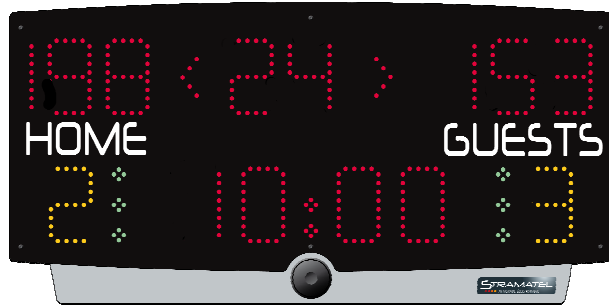

### MULTITOP with integrated shot clocks

(non contractual picture)

Shot Clock Controller

Intuitive control console  
folding at the rear

### Description

- Use :** Indoor
- Readability :** 35m, angle >160°
- Dimensions :** 733 x 368 x 115mm
- Weight :** 6 kg
- Power supply :** Integrated batteries allowing a battery life of about 20 hours when totally charged  
Built-in lead-acid batteries: 2 x 6V 4,5Ah  
(Or on Mains for mains model)
- Protection :** Unbreakable mat polycarbonate front face (DIN 18032-3)
- Integrated buzzer :** 86 dB at 3m

### Display functions

- Score :** 2 x 3 red LED digits (9 cm)
- Shot clock / Period :** 2 red digits (9 cm)
- Ball possession:** 2 red LED arrows
- Chronomètre/Temps de repos :** 4 chiffres rouges (9 cm) + points clignotants
- Team fouls (BB)/ Exclusion timer :** 2 x 1 yellow LED digits (9 cm)
- Time out (BB, HB, VB) or number of exclusions (HB) :** 2 x 3 green points

### Control consoles

**1 retractable console:** (340 x 175 x 60 mm) with LCD screen with 2 lanes of 20 characters (9mm high)

- Main console: management of the main functions

**1 charger:** Whilst not in use, the Multi-Top must be recharged with the supplied charger unit. (Autonomy max 20h)  
Input: 100-240V 47-63 Hz 0,4A.  
Output: 13,6VDC 0,75A.