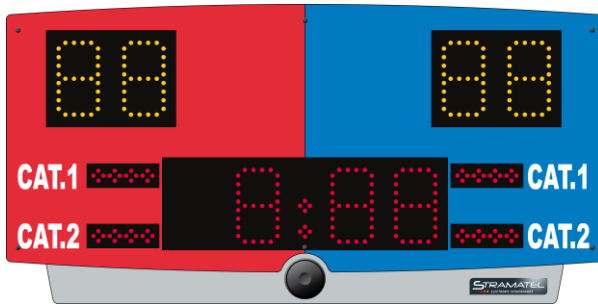

MARTIAL ARTS

Readability 35 m  
KARATE

**K-TOP/B (battery)**

(non contractual picture)

**Composition**

- 1 Portable scoreboard with retractable control console
- 1 Battery charger
- Operating instructions

**Description**

<b>Use :</b>	Indoor
<b>Transmission :</b>	Direct
<b>Readability :</b>	35 m, angle >160°
<b>Dimensions :</b>	730 x 370 x 110 mm
<b>Weight :</b>	5.5 kg
<b>Power supply:</b>	Integrated built-in lead-acid batteries 2 x 6V 4,5Ah (about 20 hours capacity).
<b>Protection :</b>	Unbreakable mat polycarbonate front face
<b>Integrated buzzer :</b>	86 dB at 1 m

**Display functions**

- Score :** 2 x 2 yellow LED digits (9 cm)  
Blinking digits (indication of the winner side)
- Teams indication :** Red and blue stickers
- Timer :** 3 red LED digits (9 cm) + 2 blinking points
- Penalties category 1:** 2 x 4 red LED points (9 cm)
- Penalties category 2:** 2 x 4 red LED points (9 cm)

**Control console**

- 1 retractable console :** (340 x 175 x 60 mm) with back-lighted LCD screen with 2 lanes of 20 characters (9 mm high)
- USB Port:** For programme update
- Programme:** According to the rules of the WKF
- Acoustic signal:** Automatic buzzer at the end of the programmed times (atoshibaraku, contest time, 10 seconds time).