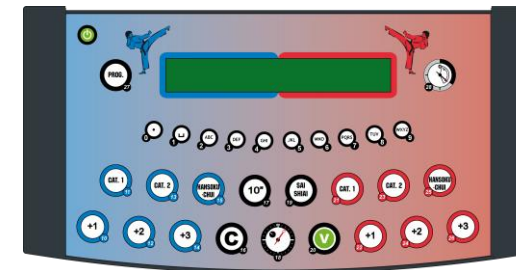

Multilingual Programme

Options

- **Repeater :** Extendable with a slave-repeater K-Top
- **Carrying case**