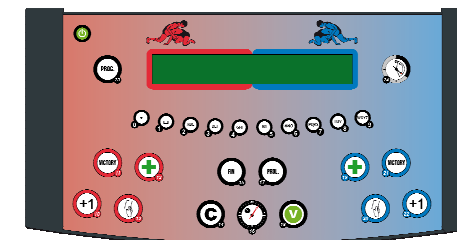

Multilingual Programme

Options

- **Repeater :** Extendable with a slave-repeater CLF