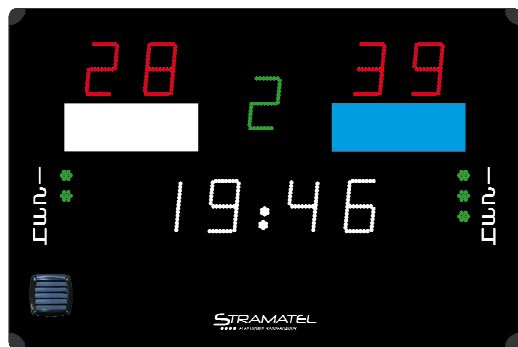

SWIMMING Waterpolo Readability 60 m

WATERPOLO

452 PS 900

(non contractual picture)

Composition

- 1 scoreboard made of 1 module
- 1 control console
- 1 carrying case for control console
- 1 mains cable
- Junction box and transmission cables (for cable controlled version)
- Operating and installation instructions

Description

- Use :** Indoor - Tropicalized LED and electronic components
- Transmission :** Radio (868 MHz) or cable
- Readability :** 60 m, angle >160°
- Dimensions :** 1500 x 1000 x 90 mm
- Weight :** 24 kg
- Power supply :** 230V / 50-60Hz **Power consumed:** 72 VA
- Protection :** Unbreakable mat polycarbonate front face (DIN 18032-3)
- Integrated horn :** 116dB at 1m
- Mains cable (supplied) :** 25 m – Type: 230V, 3G, 0.75 mm²
- Cable controlled :** For cable controlled models or radio controlled models with cable set :
Junction Box + 50 m transmission cable (scoreboard/junction box) –
Type : phone cable 2 pairs 6/10th + 10 m transmission cable DIN/DIN (junction box/console)

Display functions

- Score :** 2 x 2 red LED digits (15 cm)
- Period :** 1 green LED digit (15 cm)
- Timer/Rest period :** 4 white LED digits (15 cm) + blinking points
- Day Time:** When the scoreboard is not in use
- Time out :** 2 x 4 green LED points
- Teams indication:** white and blue stickers

Control consoles

- 1 main console :** (340 x 175 x 60 mm) with LCD screen - 2 lanes of 20 characters (9 mm high)
- 1 charger (radio) :** Hold the consoles in charge when there are not in use. (Autonomy max 16 h)
- Connection plugs :** DIN between the consoles
- USB Port :** For program update
- Programme :** Waterpolo / Swimming training / Timer function
- Multilingual Programme**