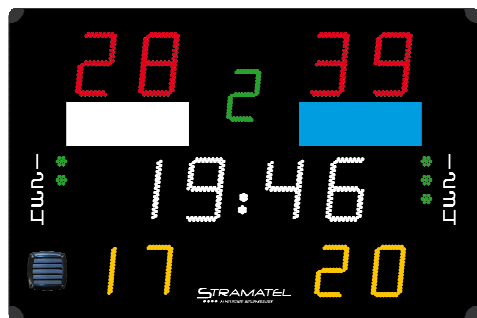

452 PB 3000

(non contractual picture)

Composition

- 1 scoreboard made of 1 module
- 1 control console
- 1 carrying case for control console
- 1 mains cable
- Junction box and transmission cables (for cable controlled version)
- Operating and installation instructions

Description

- Use :** Indoor - Tropicalized LED and electronic components
- Transmission :** Radio (868 MHz) or cable
- Readability :** 90 m, angle >160°
- Dimensions :** 1500 x 1000 x 90 mm
- Weight :** 24 kg
- Power supply :** 230V / 50-60Hz **Power consumed:** 96 VA
- Protection :** Unbreakable mat polycarbonate front face (DIN 18032-3)
- Integrated horn :** 116 dB at 1m
- Mains cable (supplied) :** 25 m – Type: 230V, 3G, 0.75 mm²
- Cable controlled :** For cable controlled models or radio controlled models with cable set :
Junction Box + 50 m transmission cable (scoreboard/junction box) –
Type : phone cable 2 pairs 6/10th + 10 m transmission cable DIN/DIN (junction box/console)

Display functions

- Score :** 2 x 2 red LED digits (20 cm)
- Period :** 1 green LED digit (16 cm)
- Timer/Rest period :** 4 white LED digits (20 cm) + blinking points
- Day Time:** When the scoreboard is not in use
- Time out :** 2 x 4 green LED points
- Penalty :** 2 x 2 yellow digits (16 cm)
- Teams indication :** white and blue stickers

Control consoles

- 1 main console :** (340 x 175 x 60 mm) with LCD screen - 2 lanes of 20 characters (9 mm high)
- 1 charger (radio) :** Hold the consoles in charge when there are not in use. (Autonomy max 16 h)
- Connection plugs :** DIN between the consoles
- USB Port :** For program update
- Programme :** Waterpolo / Swimming training / Timer function
- Multilingual Programme**