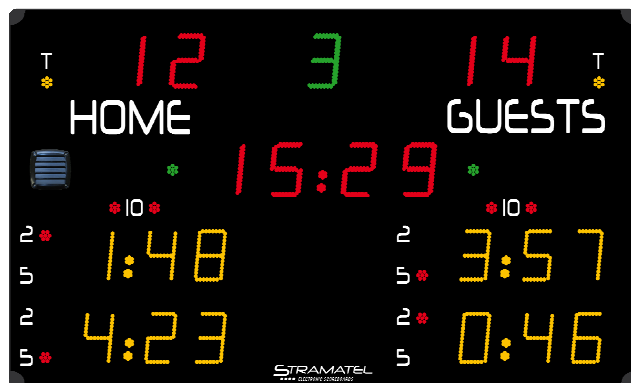

ICE HOCKEY

Readability 60 m

452 GE 9000

(non contractual picture)

Composition

- 1 scoreboard
- 3 control consoles
- 3 carrying cases for control consoles
- 1 mains cable
- Junction box and transmission cables (for cable controlled version)
- Operating and installation instructions

Description

- Use:** Indoor – tropicalized electronic parts for ice rink atmosphere
- Transmission:** Radio (868 MHz) or cable
- Readability:** 60m, angle >160°
- Dimensions:** 1900 x 1150 x 90mm
- Weight:** 35 kg
- Power supply:** 230V / 50-60Hz
- Protection:** Unbreakable mat polycarbonate front face (DIN 18032-3)
- Integrated Horn:** 116dB at 1m
- Mains cable:** 25 m – Type: 230V, 3G, 0.75 mm²
- Cable controlled:** For cable controlled models or radio controlled models with cable set:
Junction Box + 50 m transmission cable (scoreboard/junction box) –
Type: phone cable 2 pairs 6/10th + 10 m transmission cable DIN/DIN (junction box/console)

Display functions

- Score:** 2 x 2 red LED digits (16 cm)
- Period:** 1 green LED digit (15 cm)
- Time stop indicator:** 2 x 1 green LED dot
- Timer/Rest period:** 4 red LED digits (16 cm) + blinking points
- Time out indicator:** 2 x 1 yellow LED dot
- Exclusions timers:** 4 x 3 yellow LED digits (15cm)
- Penalty indicators:** 12 red LED dots (2', 5' and misconduct 10')
- Day time:** when the scoreboard is not in use

Control consoles

3 consoles: (340 x 175 x 60 mm) with LCD screen with 2 lanes of 20 characters (9mm high)

- **1 Main console:** management of the main functions
- **2 Control consoles for exclusion timers**