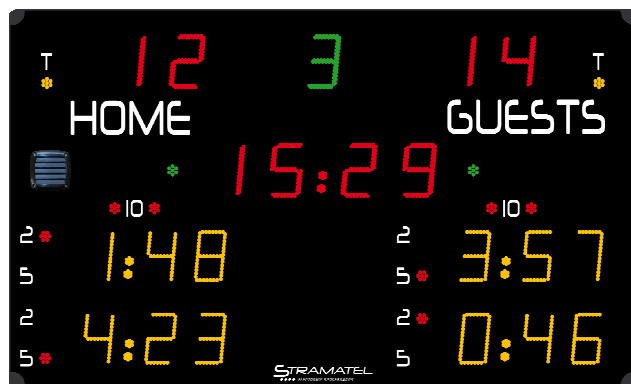

ICE HOCKEY

Readability 60 m

452 GE 9000

(non contractual picture)

Compliant
with the
latest 2021
IIHF rules

Composition

- 1 scoreboard
- 3 control consoles
- 3 carrying cases for control consoles
- 1 mains cable
- Operating and installation instructions

Description

Use:	Indoor – tropicalized electronic parts for ice rink atmosphere
Transmission:	Radio (868 MHz)
Readability:	60m, angle >160°
Dimensions:	1900 x 1150 x 90mm
Weight:	35 kg
Power supply:	230V / 50-60Hz
Protection:	Unbreakable mat polycarbonate front face (DIN 18032-3)
Integrated Horn:	116dB at 1m
Mains cable:	25 m – Type: 230V, 3G, 0.75 mm ²

Display functions

Score:	2 x 2 red LED digits (16 cm)
Period:	1 green LED digit (15 cm)
Time stop indicator:	2 x 1 green LED dot
Timer/Rest period:	4 red LED digits (16 cm) + blinking points
Time out indicator:	2 x 1 yellow LED dot
Exclusions timers:	4 x 3 yellow LED digits (15cm)
Penalty indicators:	12 red LED dots (1, 2, 3, 5 or 10 minutes)
Day time:	when the scoreboard is not in use

Control consoles

3 consoles: (340 x 175 x 60 mm) with LCD screen with 2 lanes of 20 characters (9mm high)

- **1 Main** console: management of the main functions
- **2 Control consoles for exclusion timers**