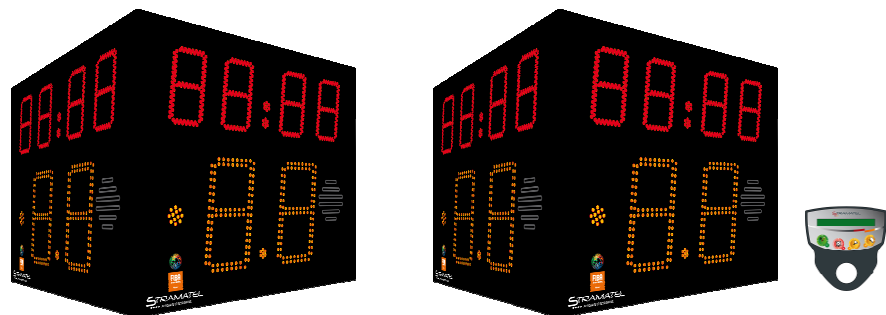

MULTISPORT SHOT-CLOCKS Readability 130 m

BASKET BALL

4-SIDED SC24 TIMER SUPER PRO FIBA 2017

(non contractual pictures)

Composition

- 2x 4-sided display units
- 1 control console
- 1 carrying case for control console
- 2 mains cable
- Operating and installation instructions

Description (per display unit)

- Use:** Indoor
- Transmission:** **Radio.** Work only with STRAMATEL Multisport scoreboard
- Readability:** 130m, angle >160°
- Dimensions:** 770 x 770 x 640 mm
- Weight:** 25 kg
- Power supply:** 230V / 50-60Hz
- Power consumed:** 267 VA
- Protection:** Unbreakable matt polycarbonate front face (DIN 18032-3)
- Integrated Horns:** 2 horns, 116dB at 1m
- Mains cable (supplied):** 1x25 m – Type: 230V, 3G, 0.75 mm²

Display functions (1 side of 1 display unit)

- Shot-clock:** 2 yellow LED digits (25 cm) + 1 point for display of seconds and tenths of second
- Game clock repeater:** 4 red LED digits (16 cm) + blinking points
- 24/14s violation:** 1 yellow LED point

Control consoles

- 1 console: (145 x 150 x 40 mm) with LCD screen with 1 lane of 20 characters (9mm high)
 - Shot-clock controller
- Works only with STRAMATEL Multisport scoreboard

Options

- Led Strips:** Electric light to be installed behind the backboard (FIBA or Euro league rules)
- Support frame:** Support frames for basketball backstops