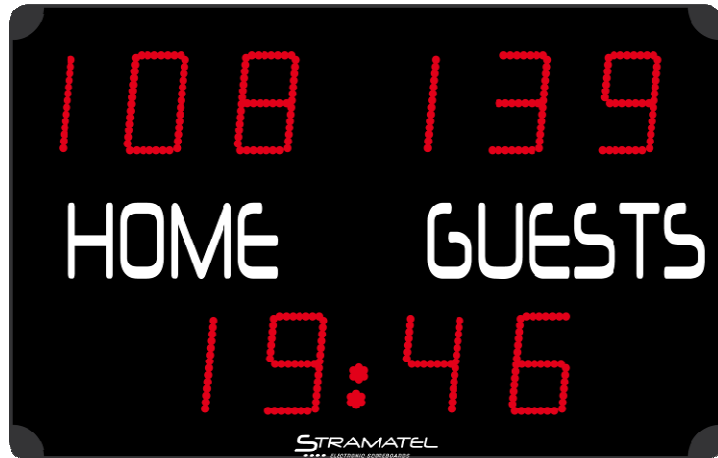

MULTISPORT Range ECO Readability 35 m

BASKET BALL - HANDBALL - VOLLEYBALL - TENNIS - TABLE TENNIS - BADMINTON - FUTSAL - RINK HOCKEY
IN LINE HOCKEY - ICE HOCKEY - UNIHOCKEY / FLOORBALL - NETBALL - BOXING - FREE MODE

452 MT 10

(non contractual picture)

Display functions

Score:	2 x 3 red LED digits (9 cm)
Team names:	White stickers "HOME GUESTS"
Timer/Rest period:	4 red LED digits (9 cm) + blinking points
Day Time:	When the scoreboard is not in use

Operating

452 MT 10 scoreboard is working only as a repeater of main STRAMATEL scoreboard.

Composition

1 scoreboard made of 1 module
1 mains cable
Operating and installation instructions

Description

Use:	Indoor
Transmission:	Cable. Work only as a repeater of a main scoreboard.
Readability:	35m, angle >160°
Dimensions:	700 x 400 x 90mm
Weight:	8 kg
Power supply:	230V / 50-60Hz
Protection:	Unbreakable matt polycarbonate front face (DIN 18032-3)
Mains cable (supplied):	5 m – Type: 230V, 3G, 0.75 mm²